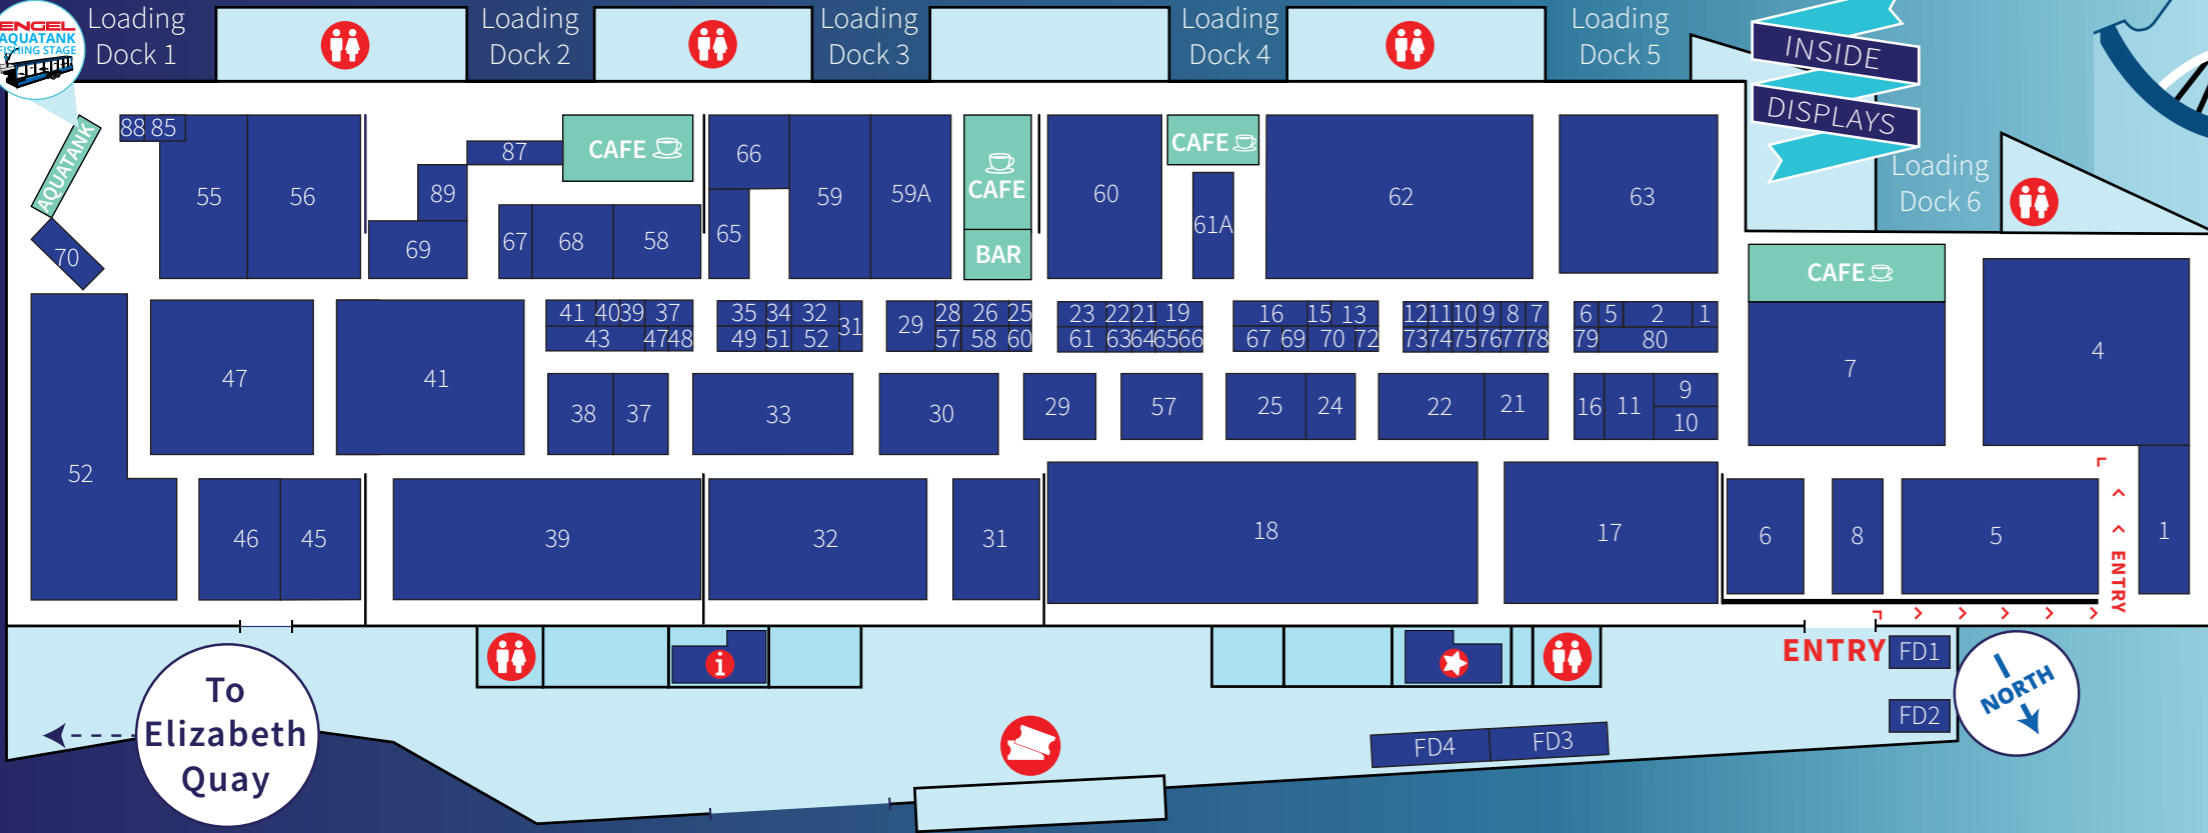

PERTH INTERNATIONAL BOAT SHOW

21st-24th September 2018

2018 EXHIBITOR LIST & MAP

ACCESSORIES	STAND #
Engel Australia	F70
International Paint and Awlgrip	B13

BIG BOATS	STAND #
Boat Equity	WB10
Mansfield Marine	F46, WB8 WB9
Mira Marine - Jeanneau	WB6
Multihull Solutions	WB35
One Brokerage	WB11, 12 & 13
Riviera Perth	WB30 & 31
Shockwave Powercats	F61A
Sportsmarine Boat Centre	F62

JETSKIS	STAND #
Seadoo Sport and Leisure	F6

MOTOR YACHTS	STAND #
Fleming Yachts	WB29
Multihull Central	WB34
Sunseeker Australia	WB25, 26, 27, 28
Yachts West Maritimo	WB 32 & 33

- Water Berth (EQ) Hardstand (PCEC)
- Booth (PCEC) Foyer Display (PCEC)
- Government Display Zone (EQ)

SAILING YACHTS	STAND #
Onesails	B48

TENDERS	STAND #
Oceaner Marine	WB22, 23, 24
SACS Marine	WB2 & 3

TRAILER BOATS	STAND #
All Boats and Caravans	F41
Aquasports Marine	F18
Bluewater Marine	F4
Boat City	F60
Chivers Marine	F56
Duralite Trailers	F8
Fury Custom Boats	F8
Genesis Craft	F30
Hitech Marine	F7
Kirby Marine	WB14, 15, 16
Malibu Boats WA	F33
Mandurah Motor Marine	F59
Mandurah Outboards	F17
Martin Box Marine	WB 19, 20, 21
Midway Marine	F52

TRAVEL	STAND #
Kimberley & Abrolhos Island Cruises	B60
Mandurah Houseboats	B6