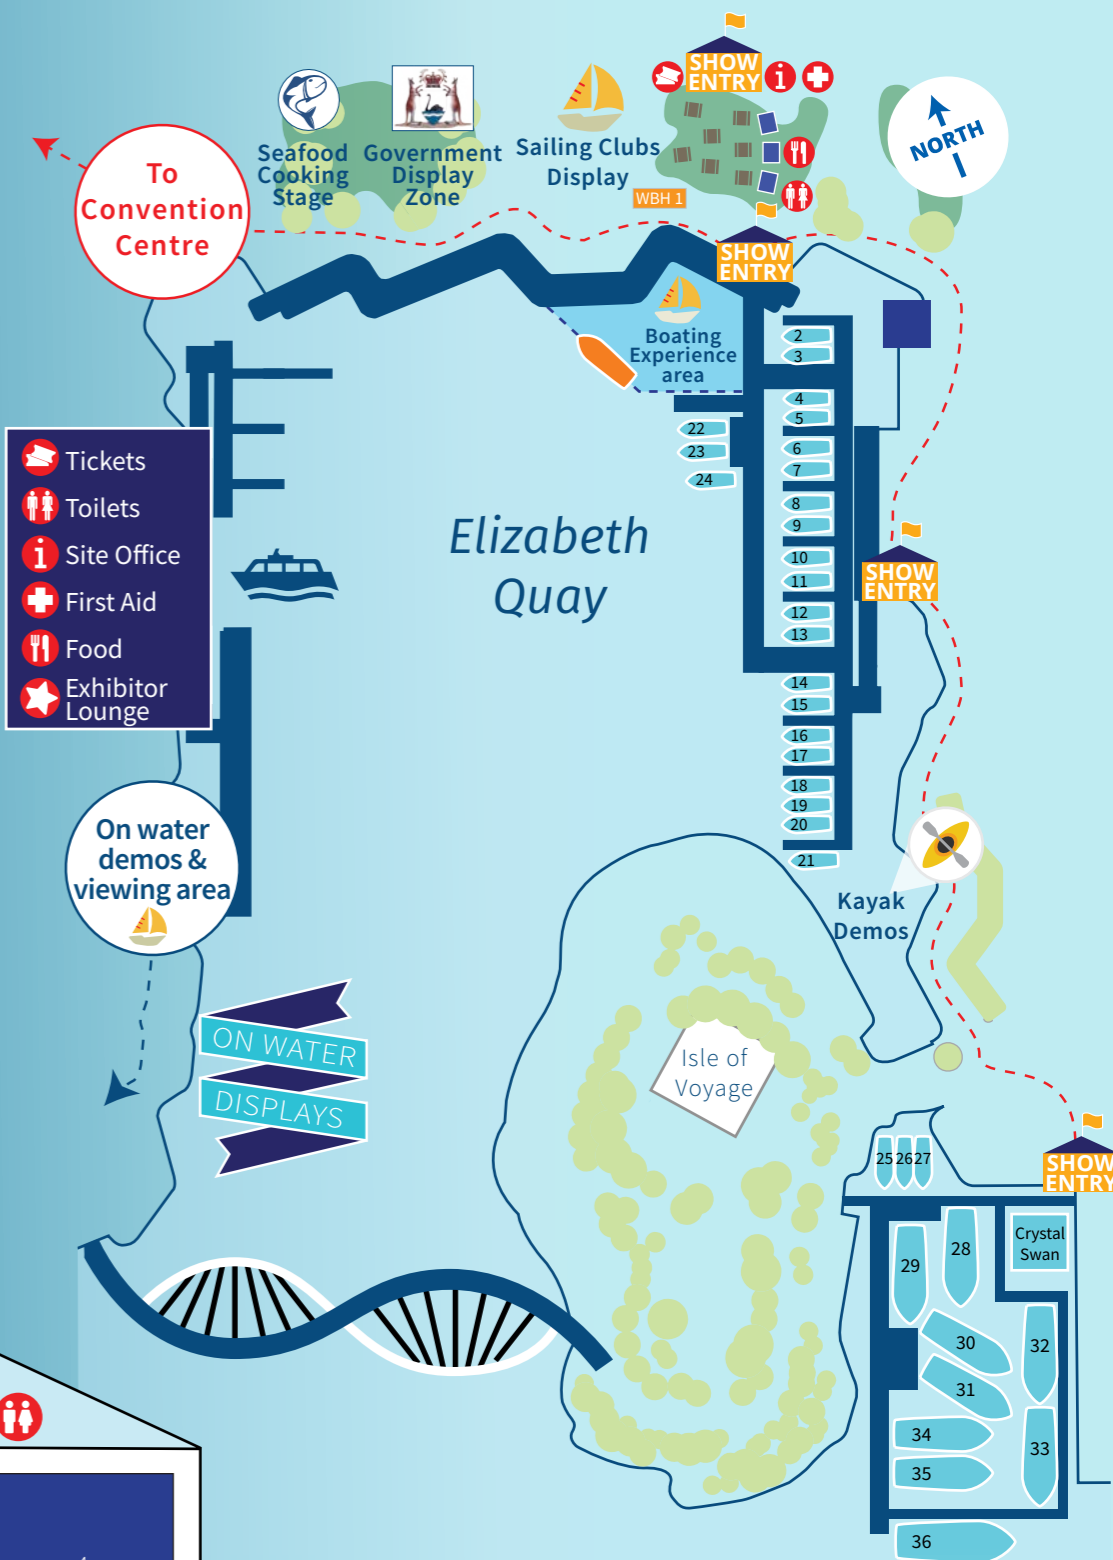

PERTH INTERNATIONAL BOAT SHOW

21st-24th September 2018

2018 EXHIBITOR LIST & MAP

ACCESSORIES	STAND #
Engel Australia	F70
International Paint and Awlgrip	B13

BIG BOATS	STAND #
Boat Equity	WB10
Mansfield Marine	F46, WB8 WB9
Mira Marine - Jeanneau	WB6
Multihull Solutions	WB35
One Brokerage	WB11, 12 & 13
Riviera Perth	WB30 & 31
Shockwave Powercats	F61A
Sportsmarine Boat Centre	F62

JETSKIS	STAND #
Seadoo Sport and Leisure	F6

MOTOR YACHTS	STAND #
Fleming Yachts	WB29
Multihull Central	WB34
Sunseeker Australia	WB25, 26, 27, 28
Yachts West Maritimo	WB 32 & 33

- Water Berth (EQ) Hardstand (PCEC)
- Booth (PCEC) Foyer Display (PCEC)
- Government Display Zone (EQ)

SAILING YACHTS	STAND #
Onesails	B48

TENDERS	STAND #
Oceaner Marine	WB22, 23, 24
SACS Marine	WB2 & 3

TRAILER BOATS	STAND #
All Boats and Caravans	F41
Aquasports Marine	F18
Bluewater Marine	F4
Boat City	F60
Chivers Marine	F56
Duralite Trailers	F8
Fury Custom Boats	F8
Genesis Craft	F30
Hitech Marine	F7
Kirby Marine	WB14, 15, 16
Malibu Boats WA	F33
Mandurah Motor Marine	F59
Mandurah Outboards	F17
Martin Box Marine	WB 19, 20, 21
Midway Marine	F52

TRAVEL	STAND #
Kimberley & Abrolhos Island Cruises	B60
Mandurah Houseboats	B6