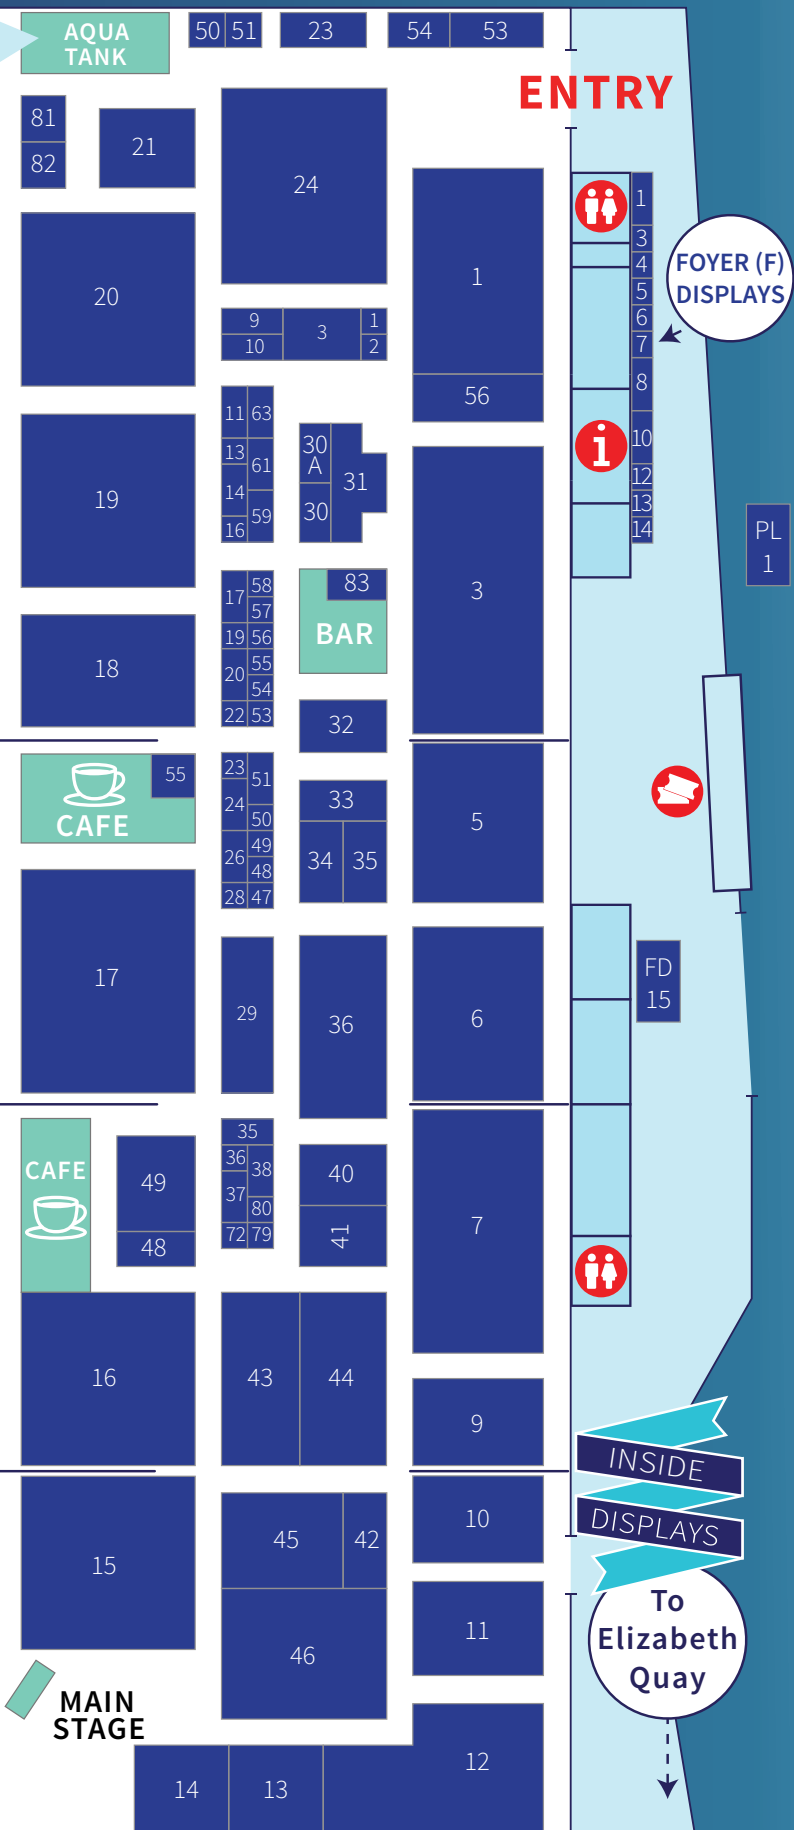

Water Berth (EQ) Booth (PCEC) Foyer Display (PCEC)
Water Berth Marquee (EQ) Hardstand (PCEC) Plaza (Outside PCEC)

Perth Convention & Exhibition Centre

FISHING	STAND #	JETSKIS	STAND #	MOTOR YACHTS	STAND #	OTHER	STAND #	SAILING YACHTS	STAND #	TENDERS	STAND #	TRAILER BOATS	STAND #
Kimberley & Abrolhos Island Cruises	B22	DockPro and Seapen	B56	Martin Box Marine	WB32-33	Blue HQ Marinas	B19	Multihull Solutions	WB42	Brig Boats	H7	All Boats and Caravans	H17 & B29
Recfishwest	B26	Seadoo Sport and Leisure	H44	Mira Marine	WB6-7	Club Marine Insurance	H31	Onesails	B36	Kirby Marine	WB12-15	Aquasports Marine	H5 & 6
Tackle World & Outdoors Mandurah	H21	Yamaha	H46 & H14	Multihull Central	WB43	Crocs Australia	B14	Bluewater Marine	H18	Rib Rescue	B24	Boating West Boat Hire	H42
Western Angler	B81			Multihull Solutions	WB42	Department of Transport - Driver and Vehicle Services	Government Displays	Boat Catch	B47	Sacs Marine	WB16-17	Boat City	H19
				Prospeed	B23	Gorgs Boards - Stand Up Paddle	B58	Chivers Marine	H45	West Coast Inflatable Ribs	H32	Fury Custom Boats	H56
				Riviera and Belize Luxury Motor Yachts	WB19 & WB34	Heavy Vehicle Services	Government Displays	Genesis Craft	H49 & WB20			Hitech Marine	H24
						International Paint / Awlgrip	B59						
						Malibu Boats WA	H36						
						Mandurah Houseboats	B28						
						Mandurah Jetty Construction	WBM6						
						Marine Safety	Government Displays						
						Mercury Marine	H1						
						Nautilus Marine Insurance	B13						
						Parks and Wildlife Service	Government Displays						
						Performax Perth Pty Ltd	PL1						
						Royal Life Saving Society WA	FD7						
						Seadoo Sport and Leisure	H44						
						South of Perth Yacht Club	WBM5						
						Stressfree	H48						
						The Boathouse Marina	B49						
						The Stella Marine Group	B51						
						Twin Disc / Seakeeper	WBM1 & WB26						
						Universal Marina Systems	H34						
						Yanmar / Torqedo	B9						

Water Berth (EQ) Booth (PCEC) Foyer Display (PCEC)
Water Berth Marquee (EQ) Hardstand (PCEC) Plaza (Outside PCEC)

TRAILER BOATS	STAND #
Kirby Marine	WB12-15
Leisure CAT / West Coast Suzuki	H20, WB2&3
Malibu Boats WA	H36
Mandurah Motor Marine - Stabicraft	H9
Mandurah Outboards	H3
Martin Box Marine	WB32 & WB33
Midway Marine	H12
Mira Marine	WB6 & 7
Nautique West	H40
Razerline	H53
Robalo & Caribbean Boats by Mansfield Marine	H10

TRAILER BOATS	STAND #
Runaway Bay Pontoons	H54
Sacs Marine	WB16 & 17
Sealegs International	WBH1
Searano Marine & Supwest Stand Up Paddle Boards	H43 & FD8
Solarboats.com.au	WB28 & 29
Southern Cross Textiles	WBM2
Sportsmarine Boat Centre	H15
West Ribs / Seabreeze Boating	H11 & 2 Demo Boats on Water
Westerberg Marine	H41

TRAVEL	STAND #
Clipper Round the World Yacht Race	B11
Kimberley and Abrolhos Island Cruises	B22
Kimberley Pearl Charters	B53
Mandurah Houseboats	B28

Scan to Download or Search 'Perth Boat Show' for the Show App for FREE, which includes an interactive map!